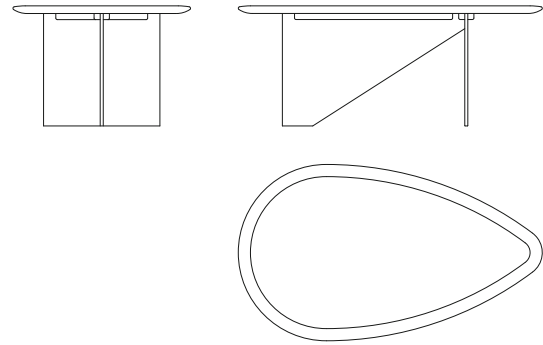

COFFEE TABLE

# Enya

Enya is a particularly elegant table. The droplet shape of the table top is contrasted by the dynamic, tinted glass sides, which create an exciting mix of materials.

In combination, the tables in different heights create a harmonious ensemble and generate a fascinating play of light.

## Maße

**Thickness table top** 2,5 cm | 1.0"

| cm   inch     | Small      | Middle     | Large       |
|---------------|------------|------------|-------------|
| <b>Length</b> | 65   25.6" | 80   31.5" | 100   39.4" |
| <b>Hight</b>  | 30   11.8" | 35   13.8" | 40   15.7"  |
| <b>Width</b>  | 38   15.0" | 46   18.1" | 58   22.8"  |

## Specification

- Maserverlauf längs
- Kanten gerundet
- Grundplatte tropfenförmig
- Materialkombination aus Massivholz und Glas
- Glaswangen rechteckig und lichtdurchlässig