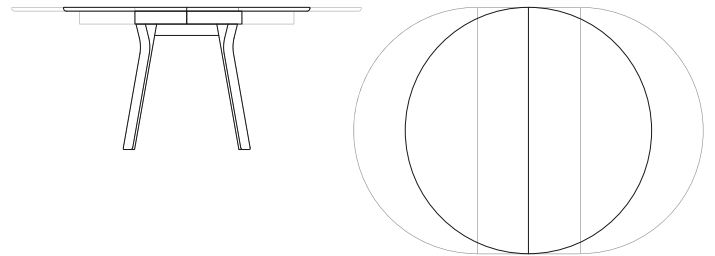

DINING TABLE | FRAME

Sumi

Dining tables with the Sumi four-legged frame symbolize harmony in form: Sumi is characterized by flat, rounded legs that form a flowing transition to the table top.

The result is a feather-light round table with gentle curves, whose four legged frame is part of our round table system. Choose your favorite table from five base frames and two table top shapes.

Specifications

- Crosswise grain
- Synchronous pull-out
- Extension by one folding leaf
- Leaves integrated in the table
- One-hand operation
- Symmetry to the central base is maintained

Special dimensions

Is your desired size not listed? We will be pleased to manufacture dining tables with the Hana column in your preferred dimensions. Get in contact with your Rodam retailer or contact us.

Dimensions

Height	75 cm | 29,5"	
Thickness	2 cm | 0,8"	
Pull-out-system	Ø in	Length in
	cm | inch	cm | inch
Fixed Table top	100 - 130 | 39,4" - 51,2"	
Leaf	100 | 39,4"	140 | 55,1"
1 x 40 cm | 15,7"	110 | 43,3"	150 | 59,1"
Leaf	120 | 47,2"	170 | 66,9"
1 x 50 cm | 19,7"	130 | 51,2"	180 | 70,9"

Table top variations