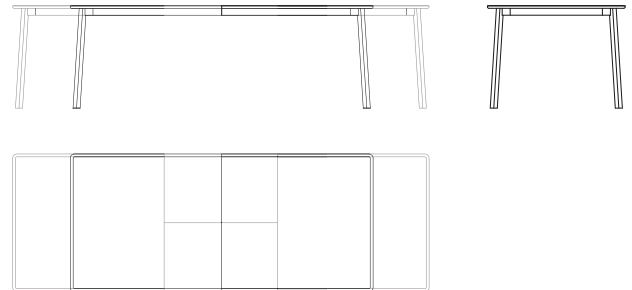

DINING TABLE

# Lineva

Lineva is a purist and light-weight dining table. The clear, linear design impresses with sophisticated details. The diagonally aligned, rounded studs and the gently rounded table top give the powder-coated metal frame a soft, elegant touch.

## Specifications

- Lengthwise or crosswise grain
- Extension of the table in the middle by one leaf
- The cleat is pulled forward at the front
- The leaf is integrated in the table
- Pull-out side with glides, fixed side with stoppers
- One-handed operation possible

## Dimensions

<b>Height</b>	75 cm   29.5"
<b>Width</b>	90/100 cm   35.4"/39.4"
<b>Thickness</b>	2 cm   0.8"

<b>Pull-out-system</b>	<b>Length in in cm   inch</b>	<b>Total in cm   inch</b>
<b>Fixed table top</b>	160 - 240   63.0" - 94.5"	
<b>1 x Leaf 50 cm   27,6"</b>	160   63.0"	210   82.7"
<b>1 x Leaf 60 cm   19,7"</b>	180   70.9"	240   94.5"
<b>1 x Leaf 70 cm   27,6"</b>	200   78.7" 220   86,6" 240   94,5"	270   106.3" 290   114,2" 310   122,0"